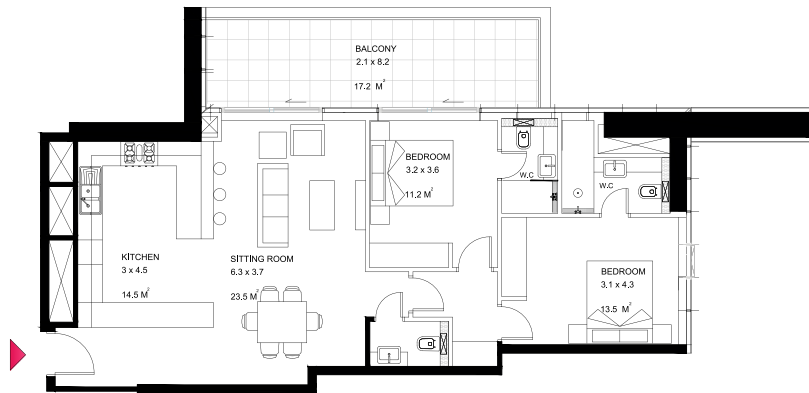

BEDROOM TYPE A5

Internal Size	89 M ² 958 sq.ft
Balcony Size	17 M ² 183 sq.ft
Total Size	106 M ² 1,141 sq.ft
Bedroom	2
Bathroom	3
View	Sea & Community
Maidroom	1

Key Plan

Disclaimer : Note that this floor plan was produced prior to the completion of construction and is indicative only and not to scale. Changes may be made during the development and areas, fittings, finishes and specifications are subject to change without notice in accordance with the provision of the Contract of Sale. The furniture depicted is not included with any sale and should not be taken to indicate the final positions of power points, TV connectors etc. Prospective purchasers must rely on their own enquiries from time to time. Bulkheads necessary for services and structure are not depicted.