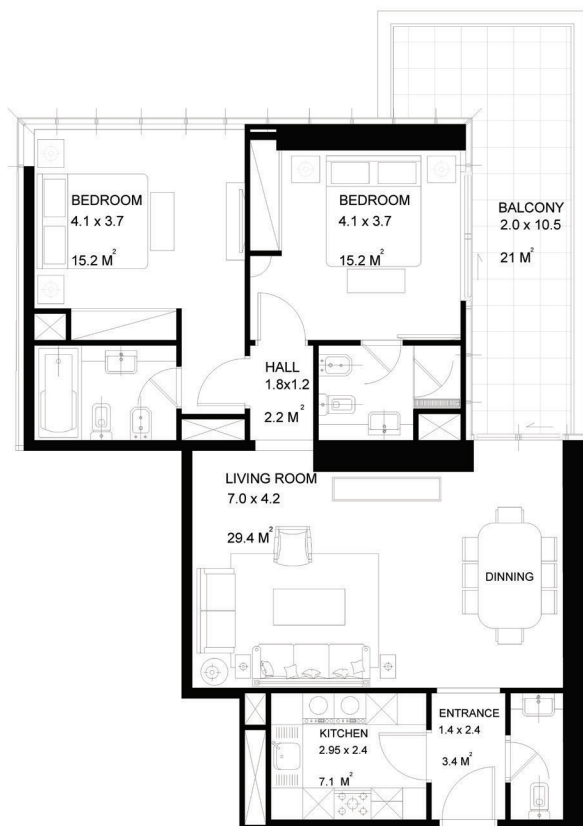

2 BEDROOM TYPE A4

Internal Size	88 M ² 944 Sq.ft
Balcony Size	21 M ² 226 Sq.ft
Total Size	109 M ² 1,170 Sq.ft
Bedroom	2
Bathroom	3
View	Community & Sea
Maidroom	0

Disclaimer : Note that this floor plan was produced prior to the completion of construction and is indicative only and not to scale. Changes may be made during the development and areas, fittings, finishes and specifications are subject to change without notice in accordance with the provision of the Contract of Sale. The furniture depicted is not included with any sale and should not be taken to indicate the final positions of power points, TV connections etc. Prospective purchasers must rely on their own enquiries from time to time. Bulkheads necessary for services and structure are not depicted.