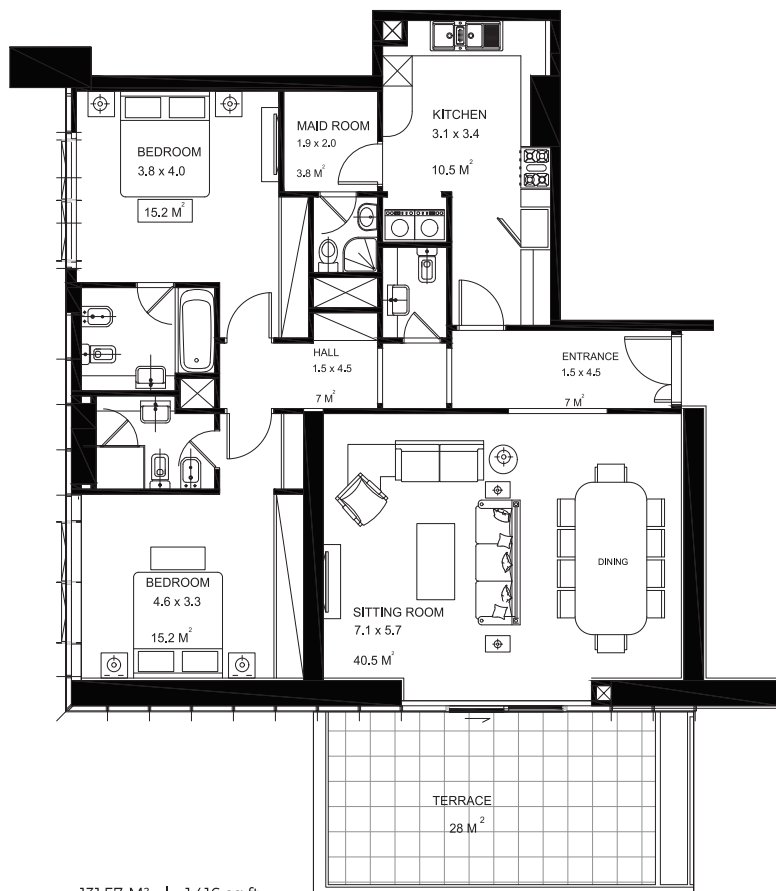

BEDROOM TYPE A1

Internal Size	131.57 M ² 1,416 sq.ft
Balcony Size	28 M ² 301 sq.ft
Total Size	160 M ² 1,718 sq.ft
Bedroom	2
Bathroom	4
View	Park & Mangrove
Maidroom	1

Key Plan

Disclaimer : Note that this floor plan was produced prior to the completion of construction and is indicative only and not to scale. Changes may be made during the development and areas, fittings, finishes and specifications are subject to change without notice in accordance with the provision of the Contract of Sale. The furniture depicted is not included with any sale and should not be taken to indicate the final positions of power points, TV connections etc. Prospective purchasers must rely on their own enquiries from time to time. Bulkheads necessary for services and structure are not depicted.