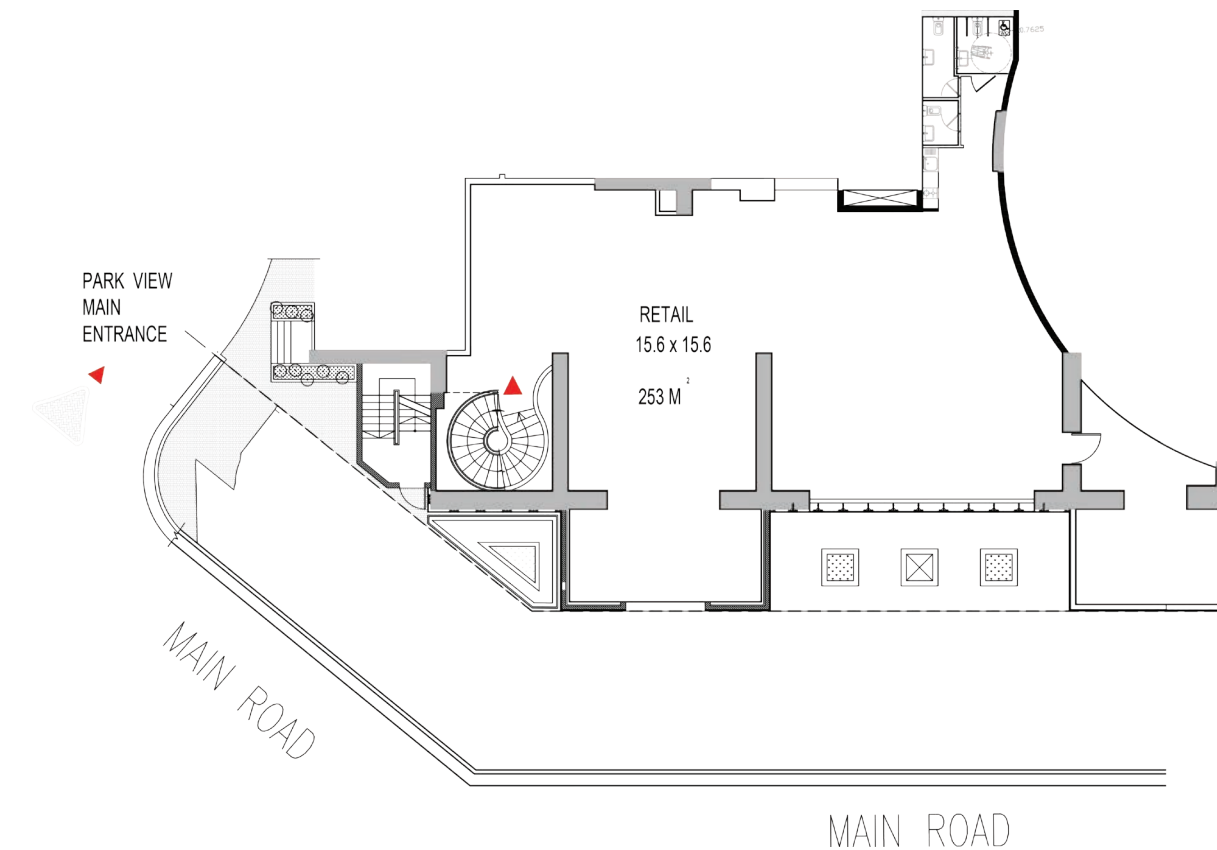

Retail

GROUND FLOOR

Retail

MEZZANINE FLOOR