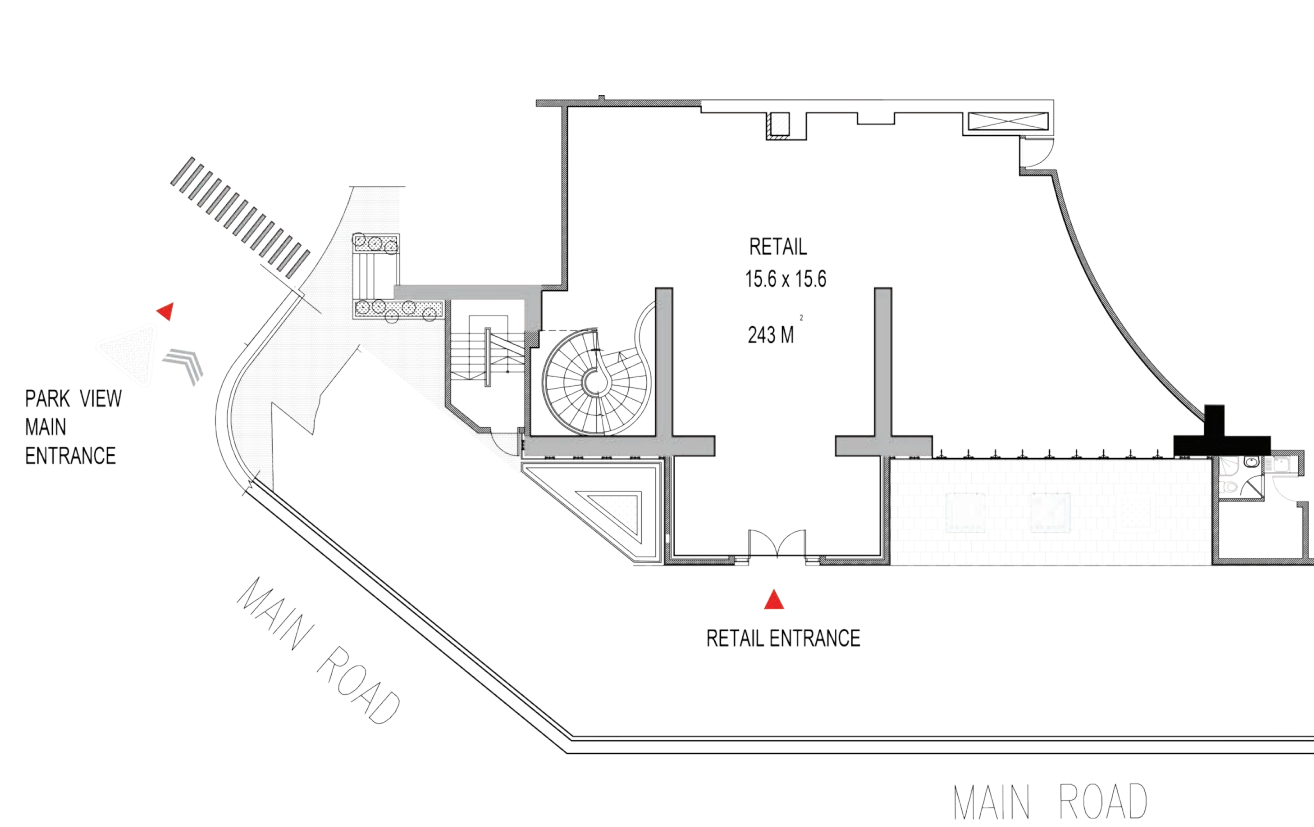

Retail

GROUND FLOOR

Retail

MEZZANINE FLOOR