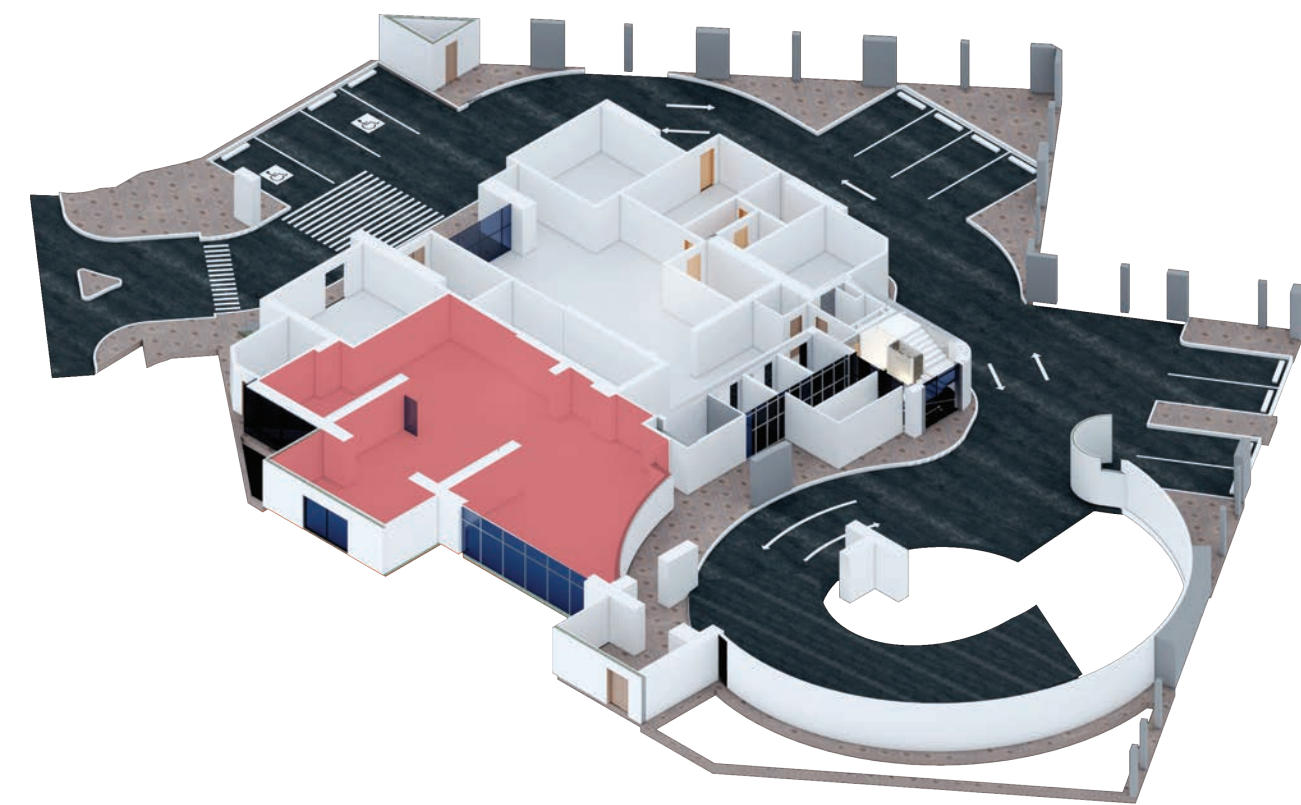

Retail

GROUND FLOOR

Retail

MEZZANINE FLOOR