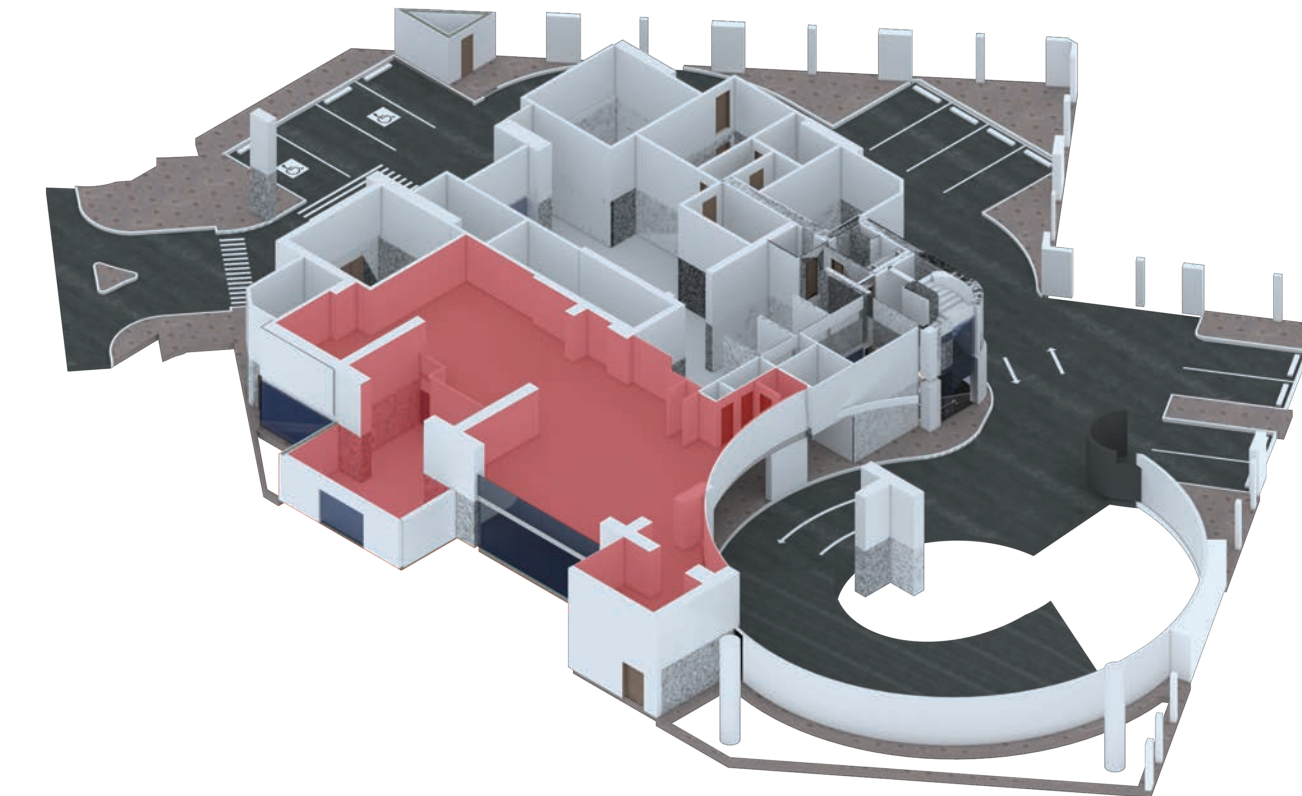

Retail

GROUND FLOOR

Retail

MEZZANINE FLOOR