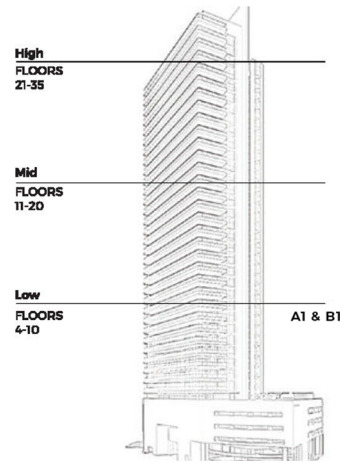

4TH FLOOR PLATE

2BR TYPE A1

Internal Size	131.57 M ² 1,416 sq.ft
Balcony Size	28 M ² 301 sq.ft
Total Size	160 M ² 1,718 sq.ft
Bedroom	2
Bathroom	4
View	Park & Mangrove
Maidroom	1

3BR TYPE B1

Internal Size	188 M ² 2,027 Sq.ft
Balcony Size	160 M ² 1,722 Sq.ft
Total Size	348 M ² 3,749 Sq.ft
Bedroom	3
Bathroom	5
View	Park & Mangrove
Maidroom	1