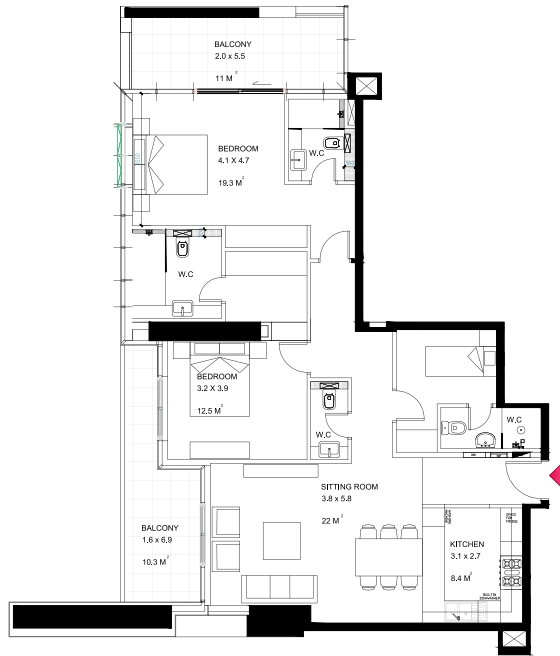

BEDROOM TYPE A8

Internal Size	109 M ² 1,173 sq.ft
Balcony Size	21 M ² 226 sq.ft
Total Size	130 M ² 1,400 sq.ft
Bedroom	2
Bathroom	4
View	Park & Sea
Maidroom	1

Key Plan

Disclaimer : Note that this floor plan was produced prior to the completion of construction and is indicative only and not to scale. Changes may be made during the development and areas, fittings, finishes and specifications are subject to change without notice in accordance with the provision of the Contract of Sale. The furniture depicted is not included with any sale and should not be taken to indicate the final positions of power points, TV connections etc. Prospective purchasers must rely on their own enquiries from time to time. Bulkheads necessary for services and structure are not depicted.